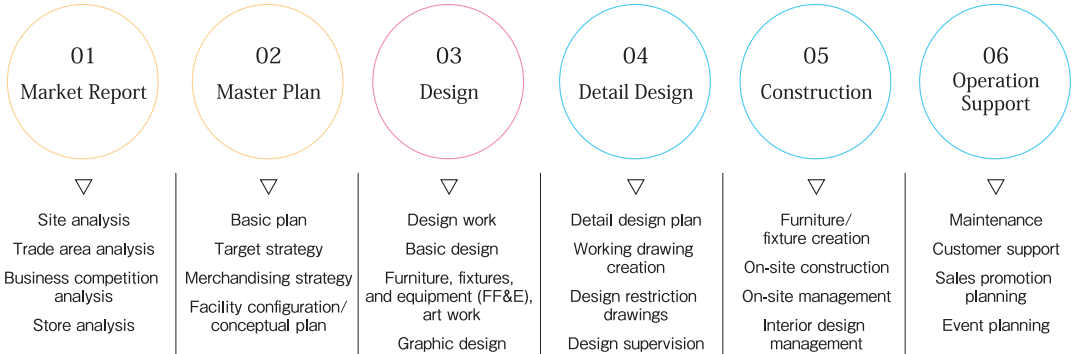

T's CREATE

Corporate Profile

Business Policy

Creating high-quality spaces for everyone.

True quality cherished by professionals.

Our high-quality spaces provide the best to people that get the chance to experience them. We create spaces for everyone which value the human spirit by incorporating the management philosophy of the Takashimaya group, "Putting People First."

TSC Quality

Three elements essential for the creation of high-quality spaces

Business Locations

A powerful network for higher quality service

- Optimum cost management for customers is provided through our powerful production/supply network which extends outside of Japan.
- Free ability to provide products, from interior materials, furniture, carpeting, and curtains to art work, and comprehensively manage multiple on-site locations.
- Providing refined and original products, from interior materials to furniture and furnishings.

Work Flow

Business Fields

In addition to serving as a partner for creating department stores, we are also involved in creating spaces for use in every business field, including large-scale commercial facility, hotel, education, welfare, ships, and home renovation, both in Japan and overseas.

Department Store/ Shopping Mall

Takashimaya Space Create also demonstrates its abilities in the areas of environmental construction and comprehensive management. We freely make use of our high-level of on-site construction technology and ability to comprehensively manage multiple on-site locations in order to respond to customer needs.