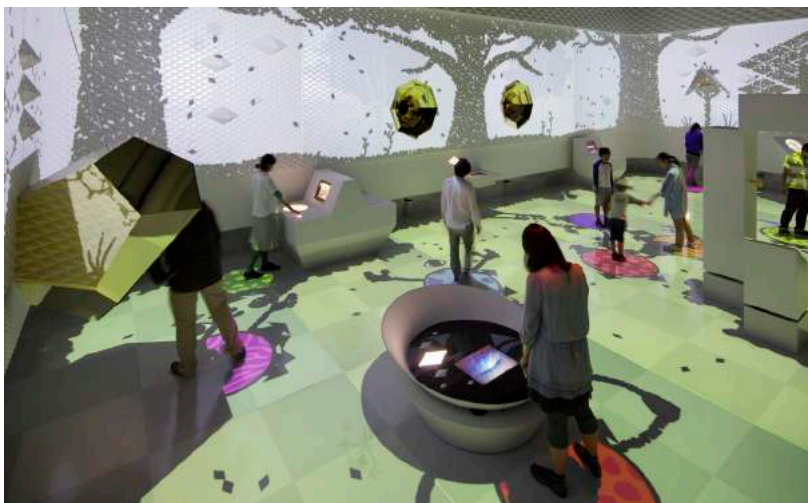

Museum

Takashimaya Space Create proposes pleasurable and unusually comfortable spaces for visitors to enjoy.

Miraikan – The National Museum of Emerging Science and Innovation
Permanent Exhibition (Songs of Anagura)
(Exhibit creation/construction)