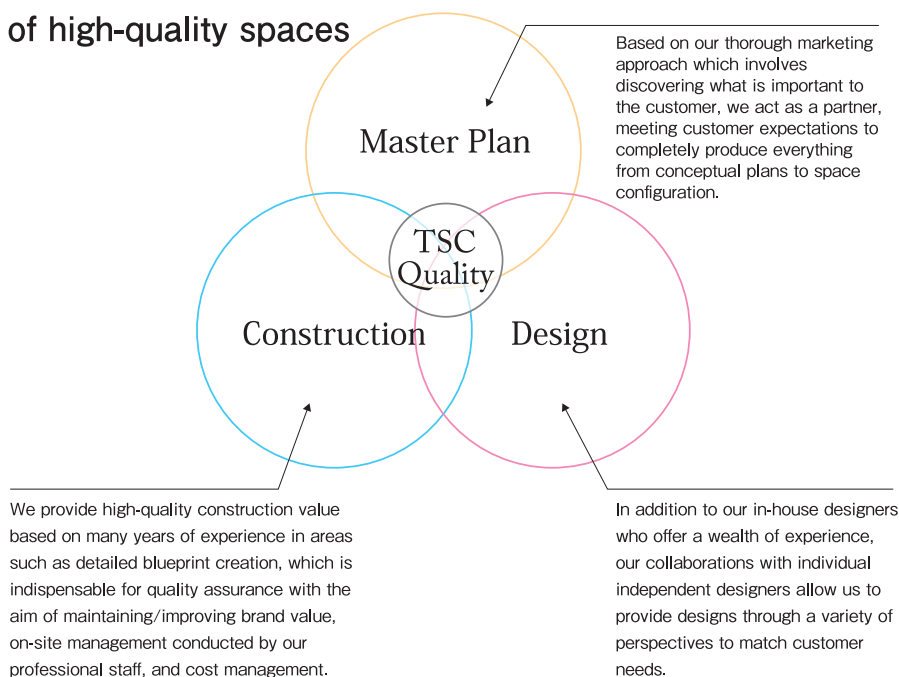

T's CREATE

Corporate Profile

Business Policy

Creating high-quality spaces for everyone.

True quality cherished by professionals.

Our high-quality spaces provide the best to people that get the chance to experience them. We create spaces for everyone which value the human spirit by incorporating the management philosophy of the Takashimaya group, "Putting People First."

TSC Quality

Three elements essential for the creation of high-quality spaces

Business Locations

A powerful network for higher quality service

- Optimum cost management for customers is provided through our powerful production/supply network which extends outside of Japan.
- Free ability to provide products, from interior materials, furniture, carpeting, and curtains to art work, and comprehensively manage multiple on-site locations.
- Providing refined and original products, from interior materials to furniture and furnishings.